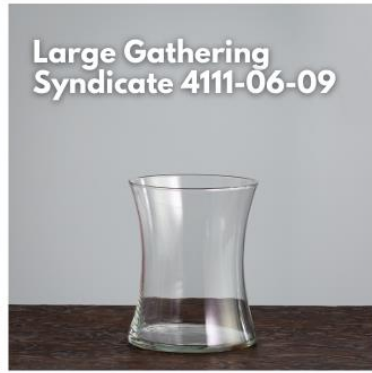

Containers- Collection 2 Release

Farm Fresh Web Image Program