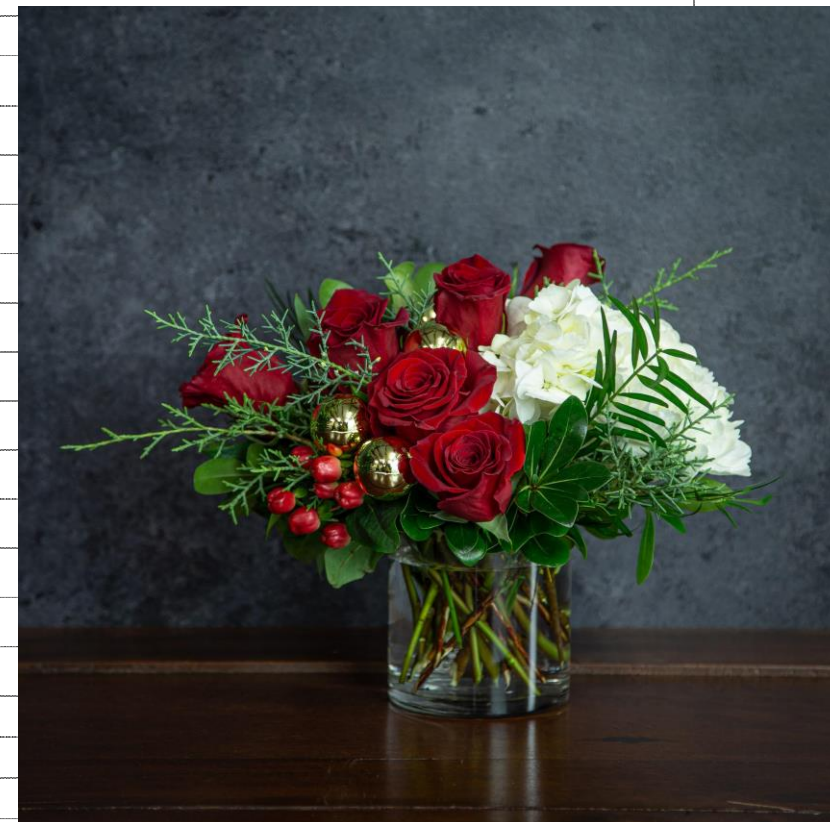

Capture the magic of Christmas with this festive arrangement. Red roses and white hydrangea are accented by red hypericum and gleaming gold ornaments, and situated among beautiful greenery. Appropriately sized for an end table or coffee table, this piece will be the perfect addition to your home for the holidays.