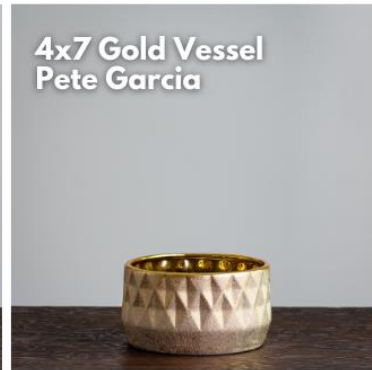

Containers- Collection 2 Release

Farm Fresh Web Image Program